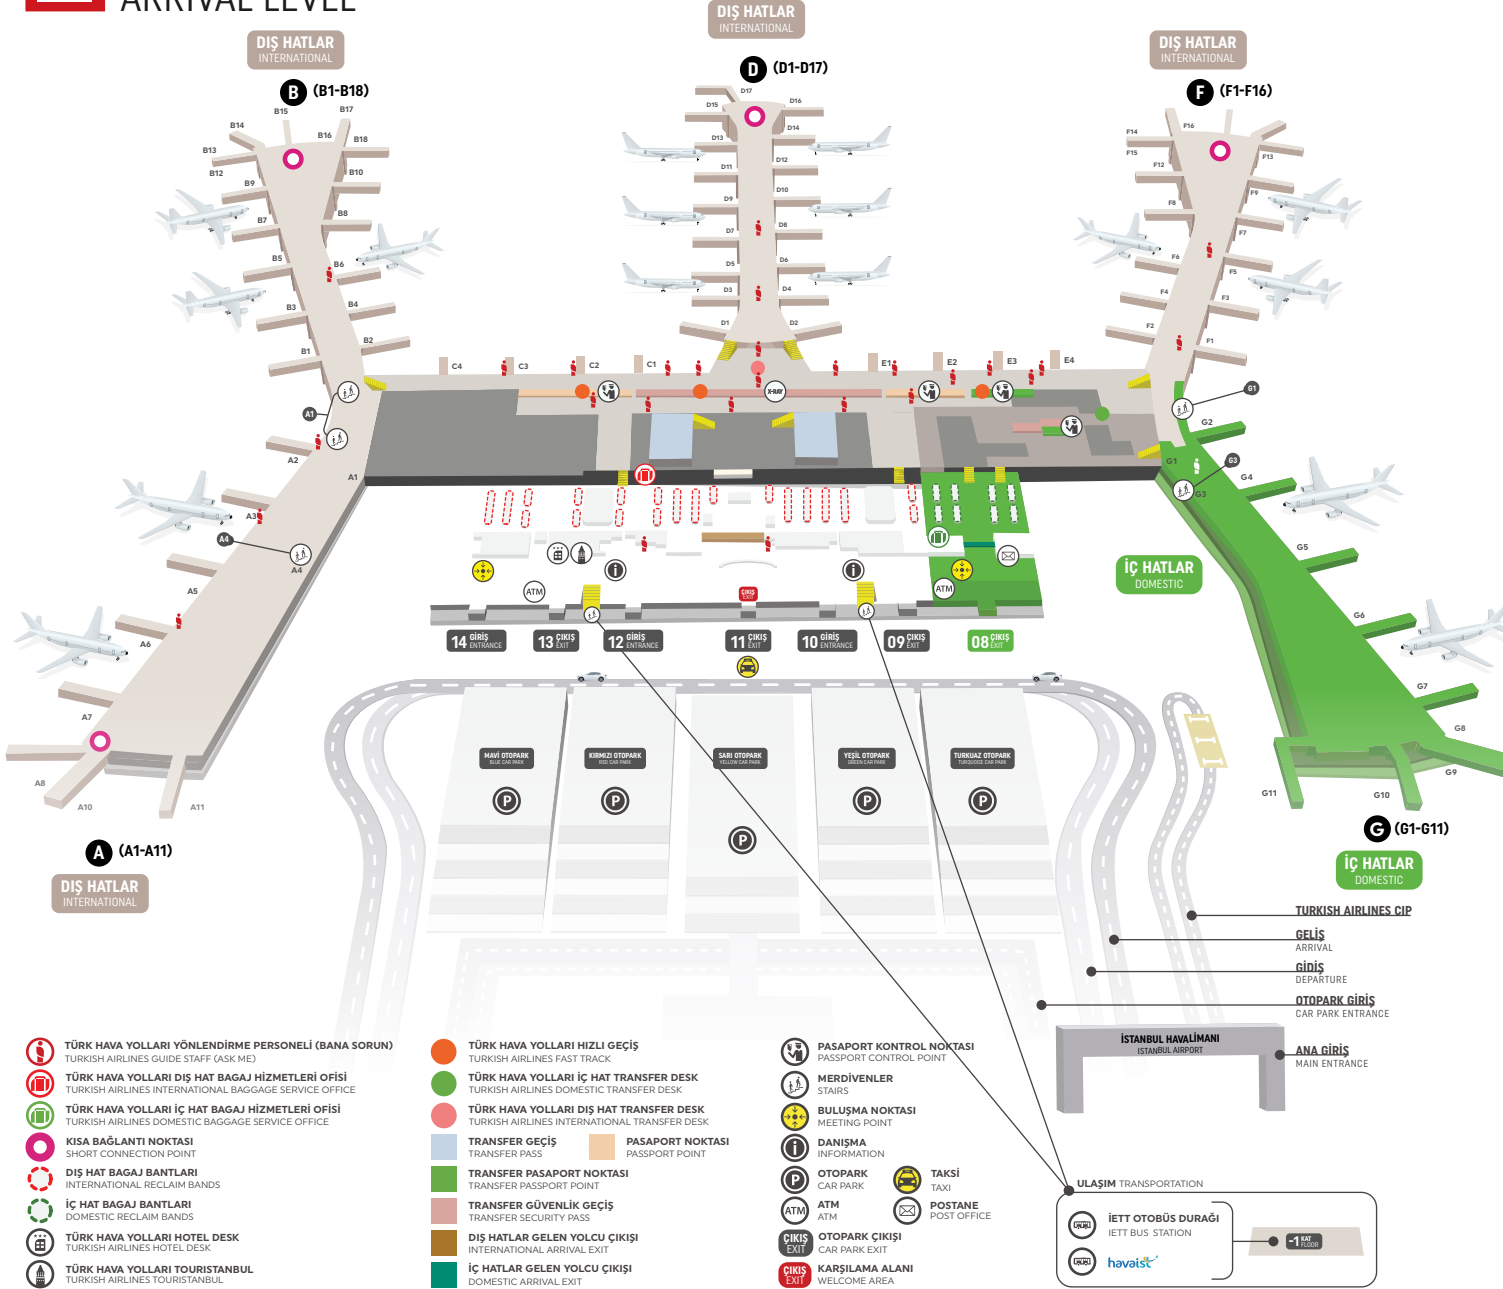

GELEN YOLCU KATI ARRIVAL LEVEL

- TÜRK HAVA YOLLARI YÖNLENDİRME PERSONELİ (BANA SORUN)
  TURKISH AIRLINES GUIDE STAFF (ASK ME)
- TÜRK HAVA YOLLARI DIŞ HAT BAGAJ HİZMETLERİ OFİSİ
  TURKISH AIRLINES INTERNATIONAL BAGGAGE SERVICE OFFICE
- TÜRK HAVA YOLLARI İÇ HAT BAGAJ HİZMETLERİ OFİSİ
  TURKISH AIRLINES DOMESTIC BAGGAGE SERVICE OFFICE
- KISA BAĞLANTI NOKTASI
  SHORT CONNECTION POINT
- DIŞ HAT BAGAJ BANTLARI
  INTERNATIONAL RECLAIM BANDS
- İÇ HAT BAGAJ BANTLARI
  DOMESTIC RECLAIM BANDS
- TÜRK HAVA YOLLARI HOTEL DESK
  TURKISH AIRLINES HOTEL DESK
- TÜRK HAVA YOLLARI TOURİSTANBUL
  TURKISH AIRLINES TOURİSTANBUL

- TÜRK HAVA YOLLARI HIZLI GEÇİŞ
  TURKISH AIRLINES FAST TRACK
- TÜRK HAVA YOLLARI İÇ HAT TRANSFER DESK
  TURKISH AIRLINES DOMESTIC TRANSFER DESK
- TÜRK HAVA YOLLARI DIŞ HAT TRANSFER DESK
  TURKISH AIRLINES INTERNATIONAL TRANSFER DESK
- TRANSFER GEÇİŞ
  TRANSFER PASS
- TRANSFER PASAPORT NOKTASI
  TRANSFER PASSPORT POINT
- TRANSFER GÜVENLİK GEÇİŞ
  TRANSFER SECURITY PASS
- DIŞ HATLAR GELEN YOLCU ÇIKIŞI
  INTERNATIONAL ARRIVAL EXIT
- İÇ HATLAR GELEN YOLCU ÇIKIŞI
  DOMESTIC ARRIVAL EXIT

- PASAPORT KONTROL NOKTASI
  PASSPORT CONTROL POINT
- MERDİVENLER
  STAIRS
- BULUŞMA NOKTASI
  MEETING POINT
- DANIŞMA
  INFORMATION
- OTOPARK
  CAR PARK
- ATM
- ÇIKIŞ
  EXIT
- OTOPARK ÇIKIŞI
  CAR PARK EXIT
- ÇIKIŞ
  EXIT
- TAKSİ
  TAXI
- POSTANE
  POST OFFICE
- KARŞILAMA ALANI
  WELCOME AREA

- TÜRKİSH AIRLINES CIP
- GELİŞ
  ARRIVAL
- GİRİŞ
  DEPARTURE
- OTOPARK GİRİŞ
  CAR PARK ENTRANCE
- İSTANBUL HAVALIMANI
  İSTANBUL AIRPORT
- ANA GİRİŞ
  MAİN ENTRANCE
- ULAŞIM TRANSPORTATION
- İETT OTOBÜS DURAĞI
  İETT BUS STATION
- havaist
- 1 KAT
  1. FLOK

Istanbul Airport

www.istanbulhavalimani.com

TERMİNAL REHBERİ TERMINAL GUIDE

TURKISH AIRLINES

A STAR ALLIANCE MEMBER

Istanbul Airport

www.istanbulhavalimani.com

İstanbul Havalimani'nı keşfetmek için ziyaret edebilirsiniz.

To discover Istanbul Airport please visit.

TURKISH AIRLINES

A STAR ALLIANCE MEMBER