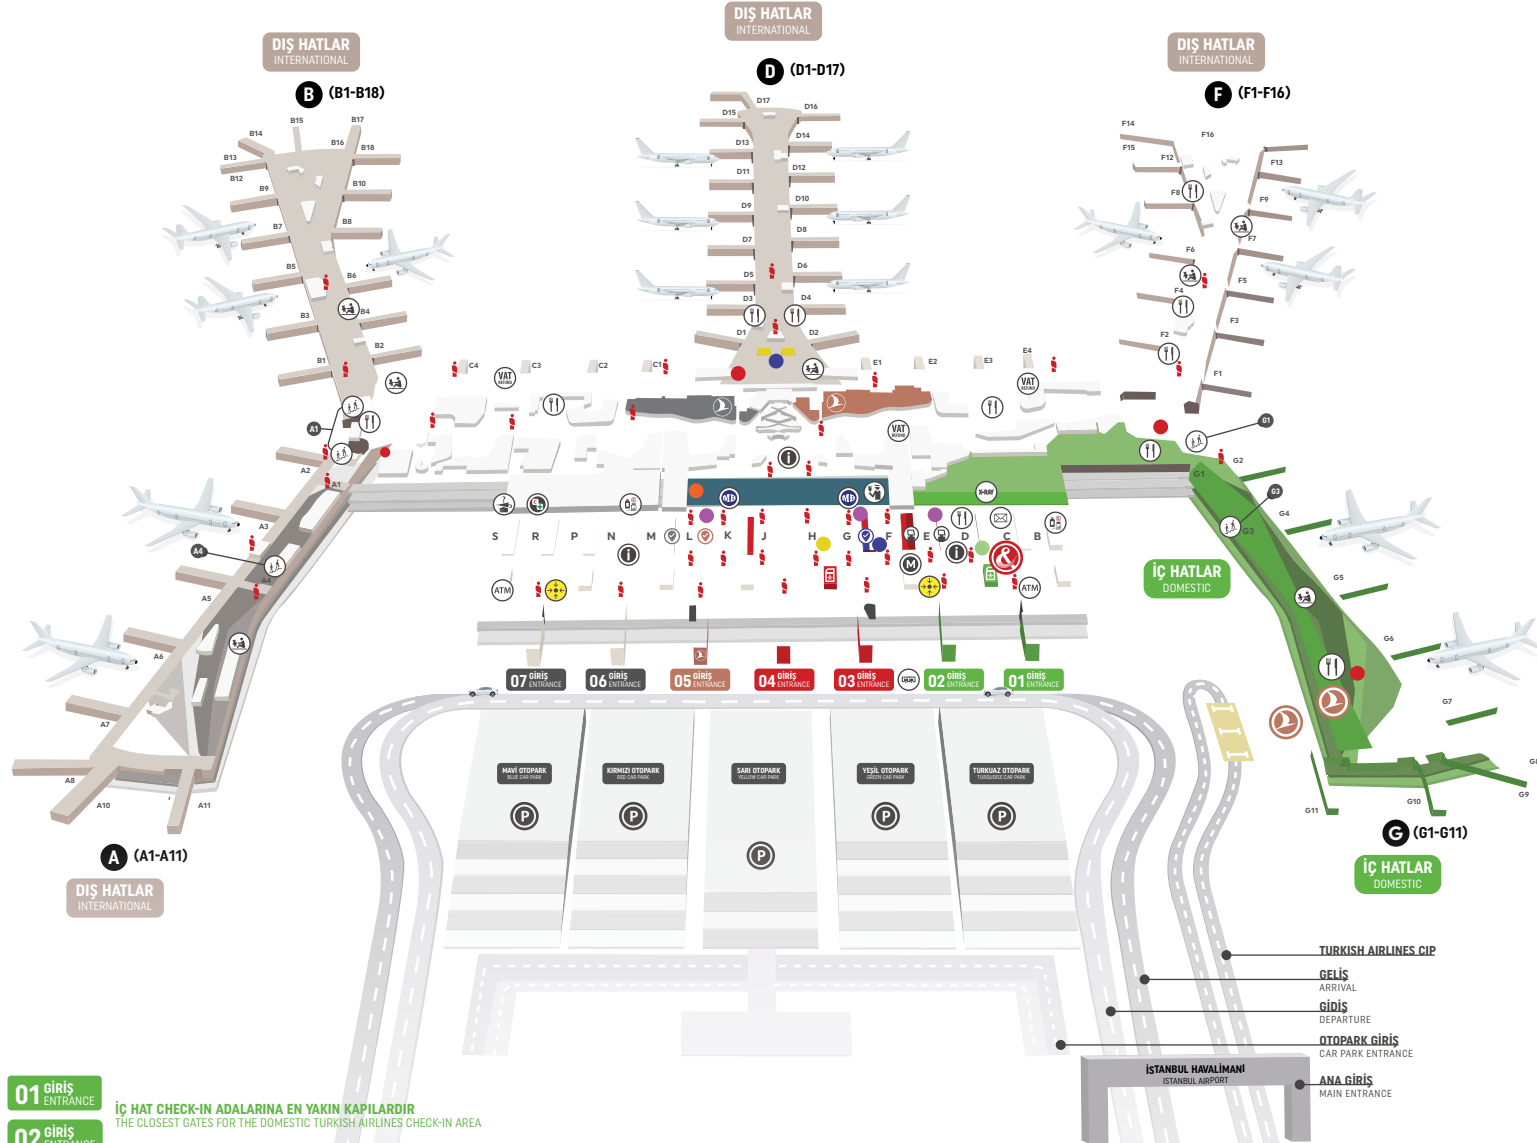

- **TÜRK HAVA YOLLARI YÖNLENDİRME PERSONELİ (BANA SORUN)**
  TURKISH AIRLINES GUIDE STAFF (ASK ME)
- **TÜRK HAVA YOLLARI MİLES&SMİLES LOUNGE**
  TURKISH AIRLINES MILES&SMİLES LOUNGE
- **TÜRK HAVA YOLLARI BUSINESS LOUNGE**
  TURKISH AIRLINES BUSINESS LOUNGE
- **TÜRK HAVA YOLLARI İÇ HATLAR LOUNGE**
  TURKISH AIRLINES DOMESTIC LOUNGE
- **TÜRK HAVA YOLLARI MİLES&SMİLES MASASI**
  TURKISH AIRLINES MILES&SMİLES DESK
- **FFP CHECK-IN ALANI (L)**
  FFP CHECK-IN AREA
- **TÜRK HAVA YOLLARI BUSINESS CLASS CHECK-IN ALANI (K)**
  TURKISH AIRLINES BUSINESS CLASS CHECK-IN AREA
- **TÜRK HAVA YOLLARI İÇ HATLAR CHECK-IN ALANI (D)**
  TURKISH AIRLINES DOMESTIC CHECK-IN AREA
- **TÜRK HAVA YOLLARI ÖZEL HİZMET NOKTASI (G)**
  TURKISH AIRLINES SPECIAL ASSISTED LOUNGE
- **TÜRK HAVA YOLLARI İÇ HATLAR BİLET HİZMETLERİ OFİSİ**
  TURKISH AIRLINES DOMESTIC TICKET SERVICES OFFICE
- **TÜRK HAVA YOLLARI DIŞ HATLAR BİLET HİZMETLERİ OFİSİ**
  TURKISH AIRLINES INTERNATIONAL TICKET SERVICES OFFICE
- **TÜRK HAVA YOLLARI SELF CHECK-IN VE BAG DROP (E, F, J, H)**
  TURKISH AIRLINES SELF CHECK-IN & BAG DROP
- **TÜRK HAVA YOLLARI MINİPORT OFİSİ**
  TURKISH AIRLINES MINİPORT OFFICE
- **X-RAY GÜVENLİK KONTROLÜ**
  X-RAY SECURITY CONTROL
- **TÜRK HAVA YOLLARI HIZLI GEÇİŞ**
  TURKISH AIRLINES FAST TRACK
- **TÜRK HAVA YOLLARI DESTEK NOKTASI**
  TURKISH AIRLINES CARE POINT
- **DIŞ HATLAR AİLE CHECK-IN VE REFAKATSİZ ÇOCUK YOLCU (H)**
  INTERNATIONAL FAMILY CHECK-IN AND UNACCOMPANIED MINOR (UM)
- **İÇ HATLAR AİLE CHECK-IN VE REFAKATSİZ ÇOCUK YOLCU (D)**
  DOMESTIC FAMILY CHECK-IN AND UNACCOMPANIED MINOR (UM)
- **TÜRK HAVA YOLLARI ÖZEL HİZMET NOKTASI (F)**
  TURKISH AIRLINES SPECIAL ASSISTED LOUNGE
- **STANDART DIŞI BAGAJ KABUL BANKOSU (E, L, G)**
  OVERSIZE BAGGAGE COUNTER
- **DIŞ HATLAR PASAPORT KONTROL**
  PASSPORT CONTROL FOR INTERNATIONAL PASSENGERS
- **DIŞ HATLAR GÜVENLİK KONTROL**
  SECURITY CONTROL FOR INTERNATIONAL PASSENGERS
- **İÇ HATLAR GÜVENLİK KONTROL**
  DOMESTIC SECURITY CONTROL
- **PASAPORT KONTROL NOKTASI**
  PASSPORT CONTROL POINT
- **MERDİVENLER**
  STAIRS
- **OTOPARK**
  CAR PARK
- **HARÇ PULU**
  INT. DEP. TAX
- **ATM**
  ATM
- **TERMINAL KAYIP EŞYA**
  TERMINAL LOST & FOUND
- **ECZANE**
  PHARMACY
- **İETT OTOBÜS DURAĞI**
  İETT BUS STATION
- **BULUŞMA NOKTASI**
  MEETING POINT
- **DANIŞMA**
  INFORMATION
- **VERGİ İADE**
  VAT REFUND
- **POSTANE**
  POST OFFICE
- **YEMEK ALANI**
  FOOD COURT
- **OYUN ALANI**
  PLAY AREA
- **İLK YARDIM**
  FIRST AID
- **havaist**

- **01 GİRİŞ**
  ENTRANCE
- **02 GİRİŞ**
  ENTRANCE
- **03 GİRİŞ**
  ENTRANCE
- **04 GİRİŞ**
  ENTRANCE
- **05 GİRİŞ**
  ENTRANCE

İÇ HAT CHECK-IN ADALARINA EN YAKIN KAPILARDIR
THE CLOSEST GATES FOR THE DOMESTIC TURKISH AIRLINES CHECK-IN AREA

DIŞ HAT CHECK-IN ADALARINA EN YAKIN KAPILARDIR
THE CLOSEST GATES FOR THE INTERNATIONAL TURKISH AIRLINES CHECK-IN AREA

- **TURKISH AIRLINES ÇİP**
- **GELİŞ**
  ARRIVAL
- **GİDİŞ**
  DEPARTURE
- **OTOPARK GİRİŞ**
  CAR PARK ENTRANCE
- **ANA GİRİŞ**
  MAIN ENTRANCE